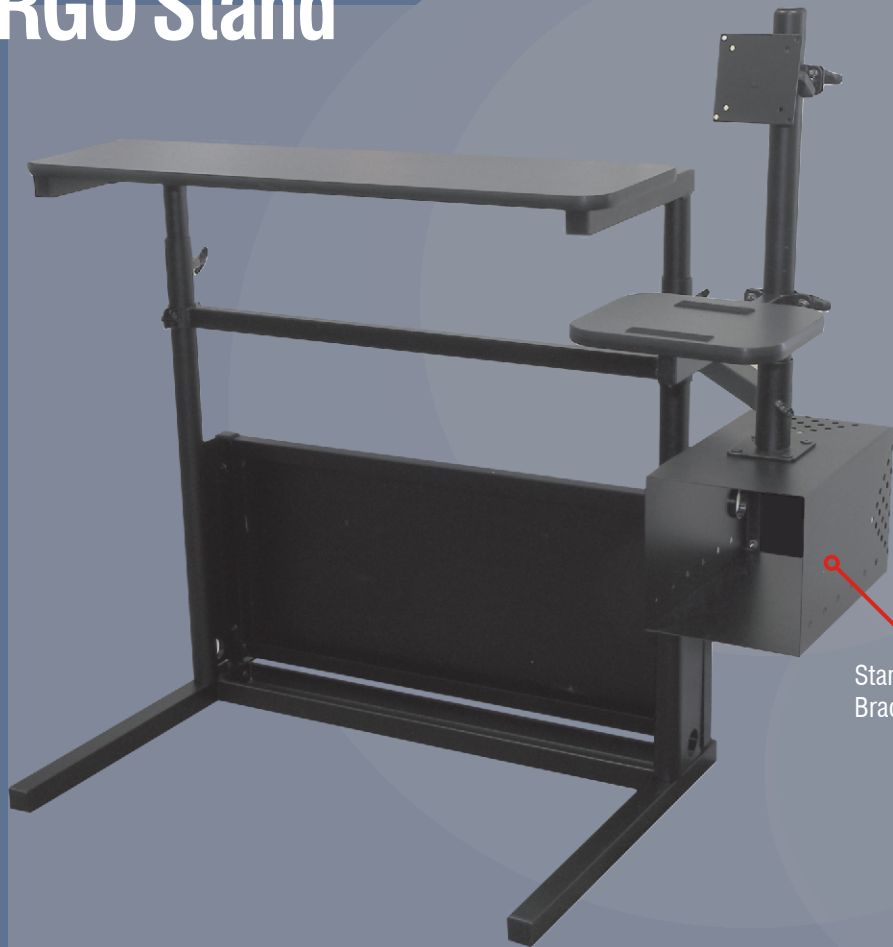

Paradigm Imaging Group

Distributor of Large Format Scanning & Printing Solutions

888.221.7226(SCAN) or www.SCANtopia.com

ERGO[™]
STAND

Introducing **ERGO Stand**

Standard Computer Case
Bracket Available also

Space Saving Integrated Single Foot-Print Design.

Easy to Assemble! Flexible & Fully Adjustable to most Printer and Scanner Configuration.

Flexible & Fully Adjustable to most Printer and Scanner Configuration.

Shown here w/
Canon iPF750 36" printer
Graphtec SK280 36" Scanner
Computer
Touch Screen Monitor
Keyboard