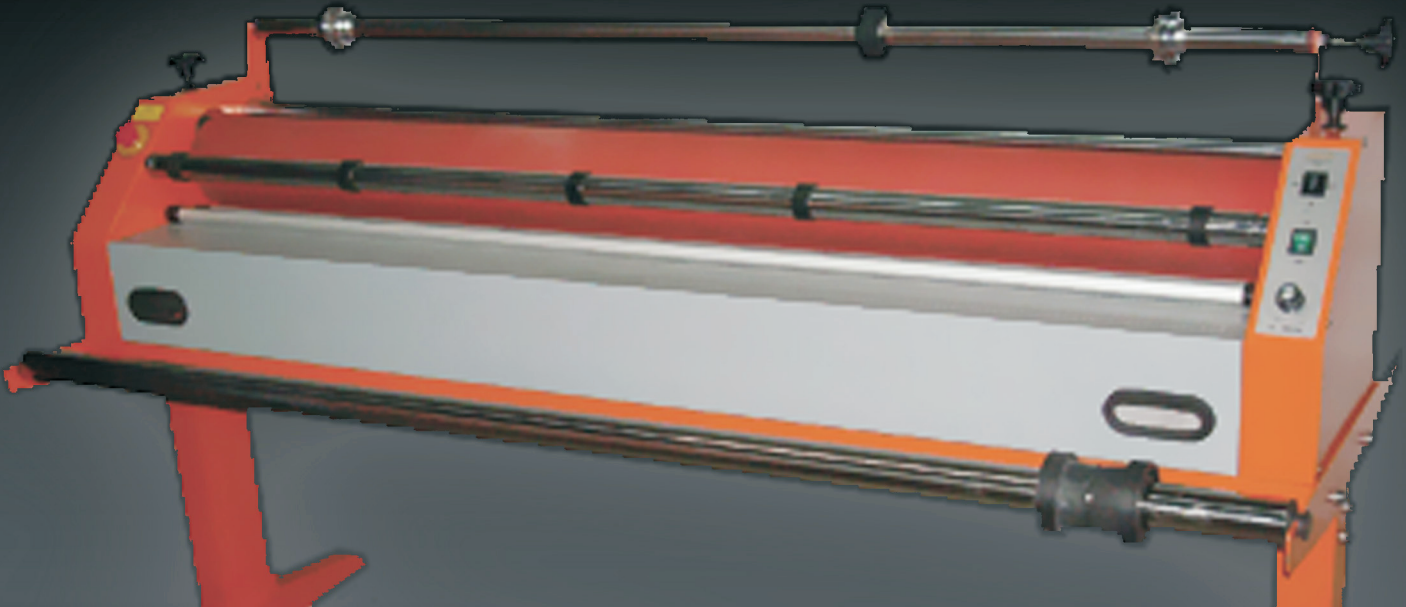

# SL1600

## Cold Laminator

### Key Features

- Max. Lamination width: 62 inches
- Max. Media thickness: .9inches (23mm)
- Semi-Automatic
- Adjustable speed
- Low power consumption
- Suggested Retail: \$2,995.00

### SL1600 62" Cold Laminator

Built tough to last and affordably priced, the SL1600 SA is a must-have for finishing your wide format graphics. This semi-automatic unit has a convenient floor pedal and a dual direction feed system for greater control when handling extra long or wide media. Support, guide and collection rollers make laminating longer jobs a breeze. Run jobs automatically and adjust speeds as needed for optimal results.